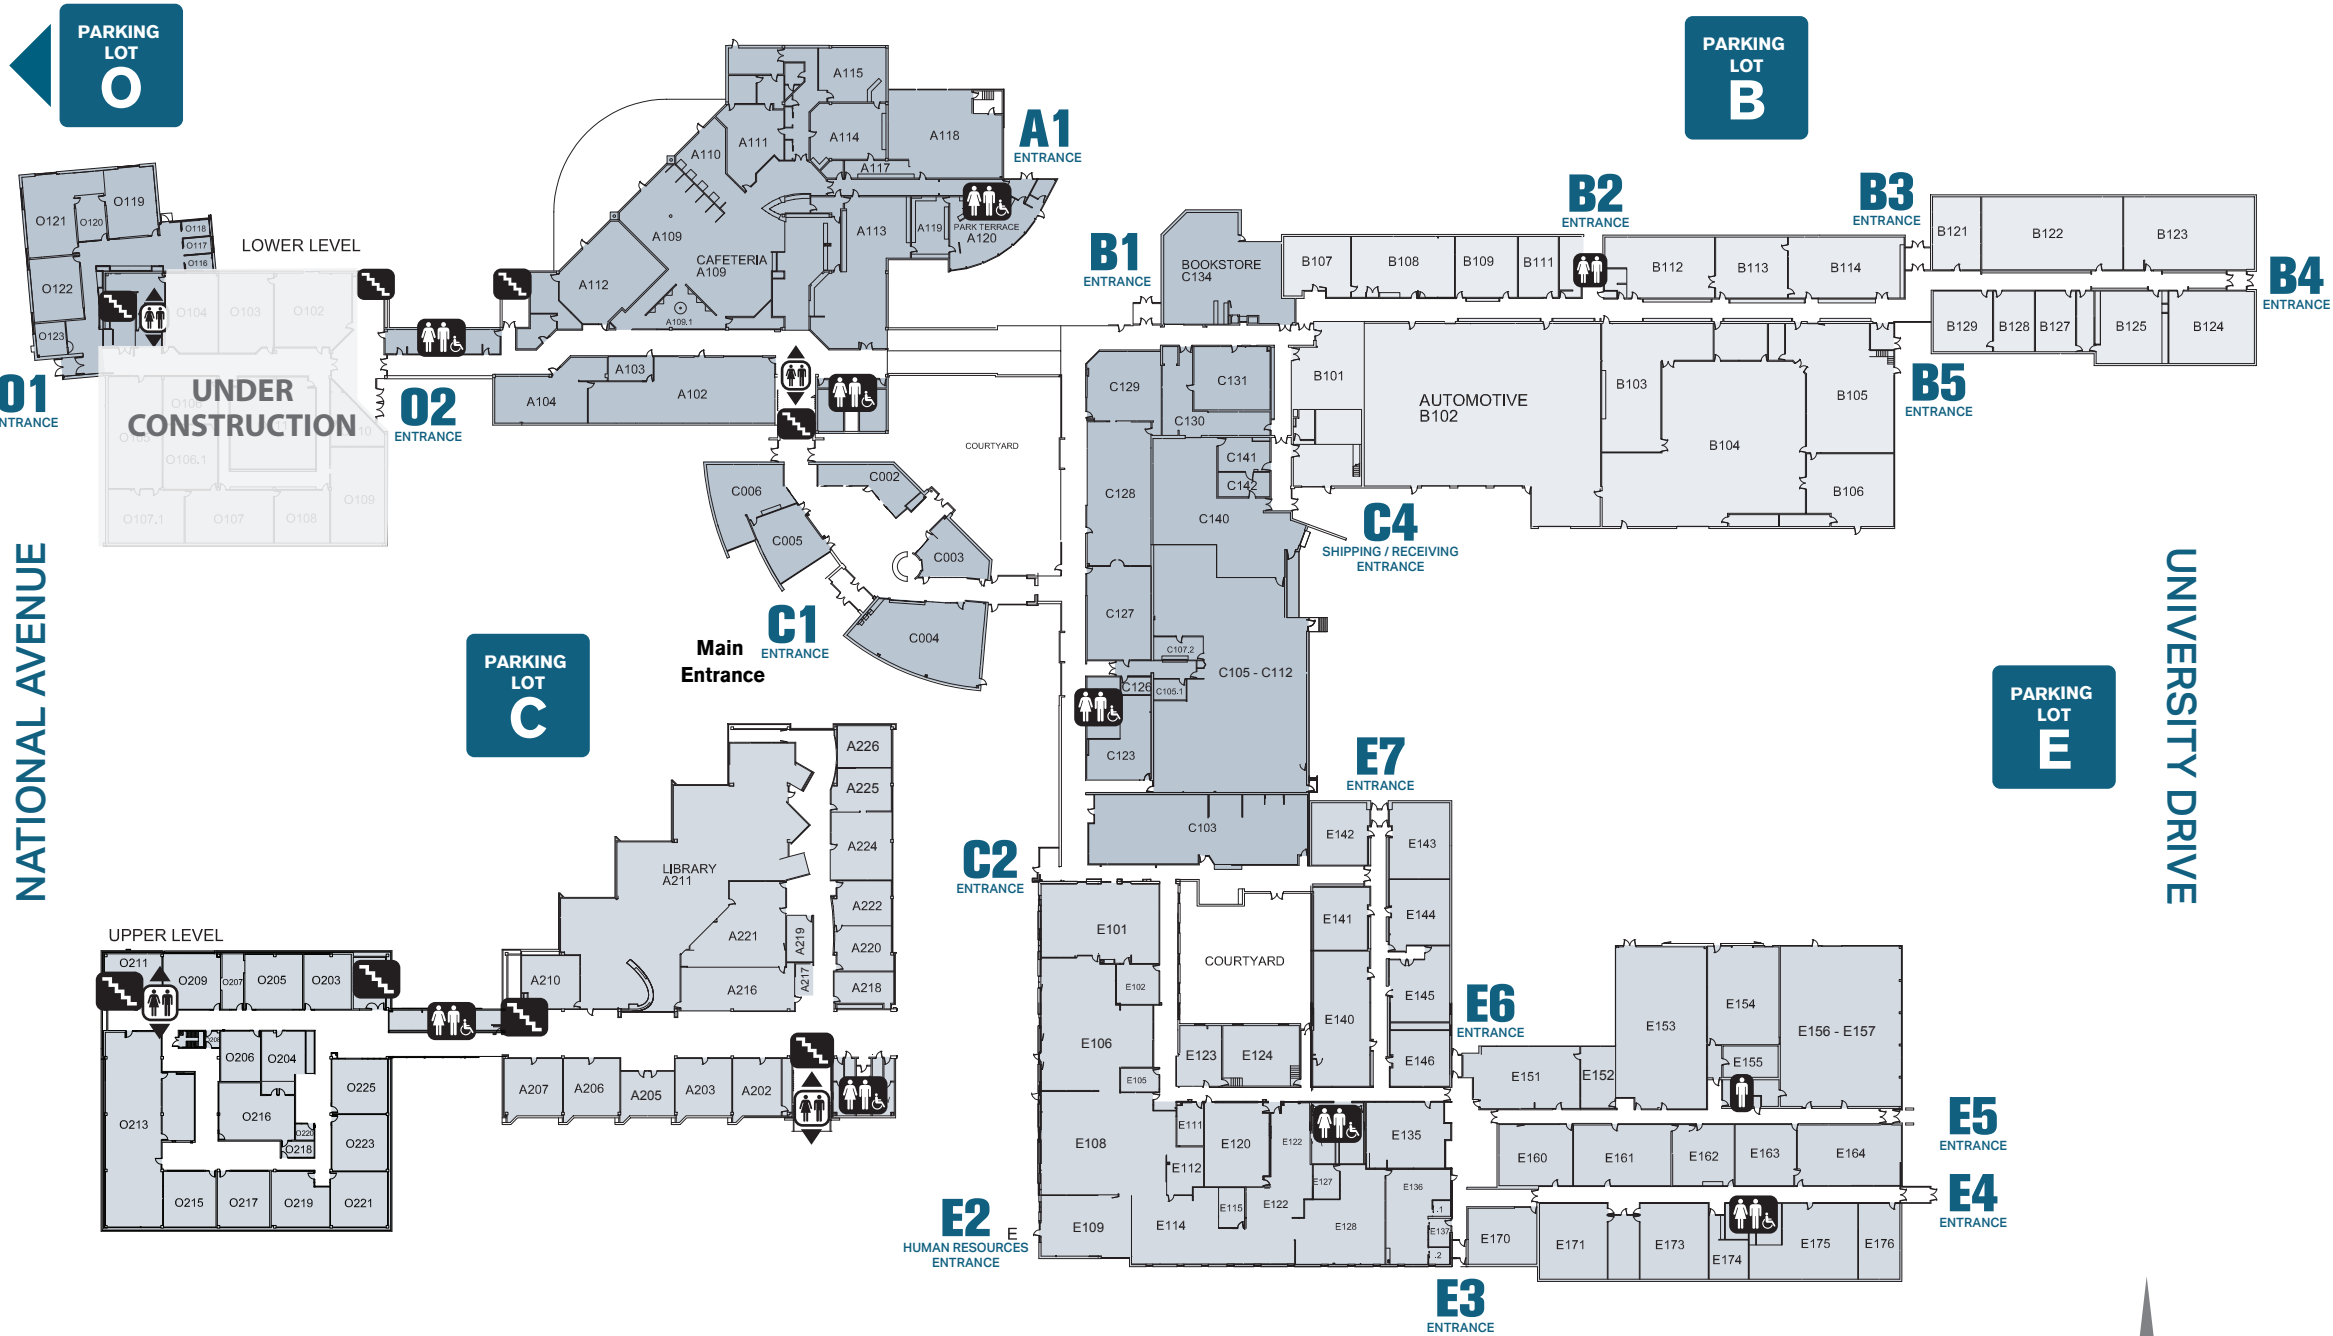

Fond du Lac CAMPUS MAP

CAMPUS DRIVE

NATIONAL AVENUE

UNIVERSITY DRIVE

EAST JOHNSON STREET / HWY 23