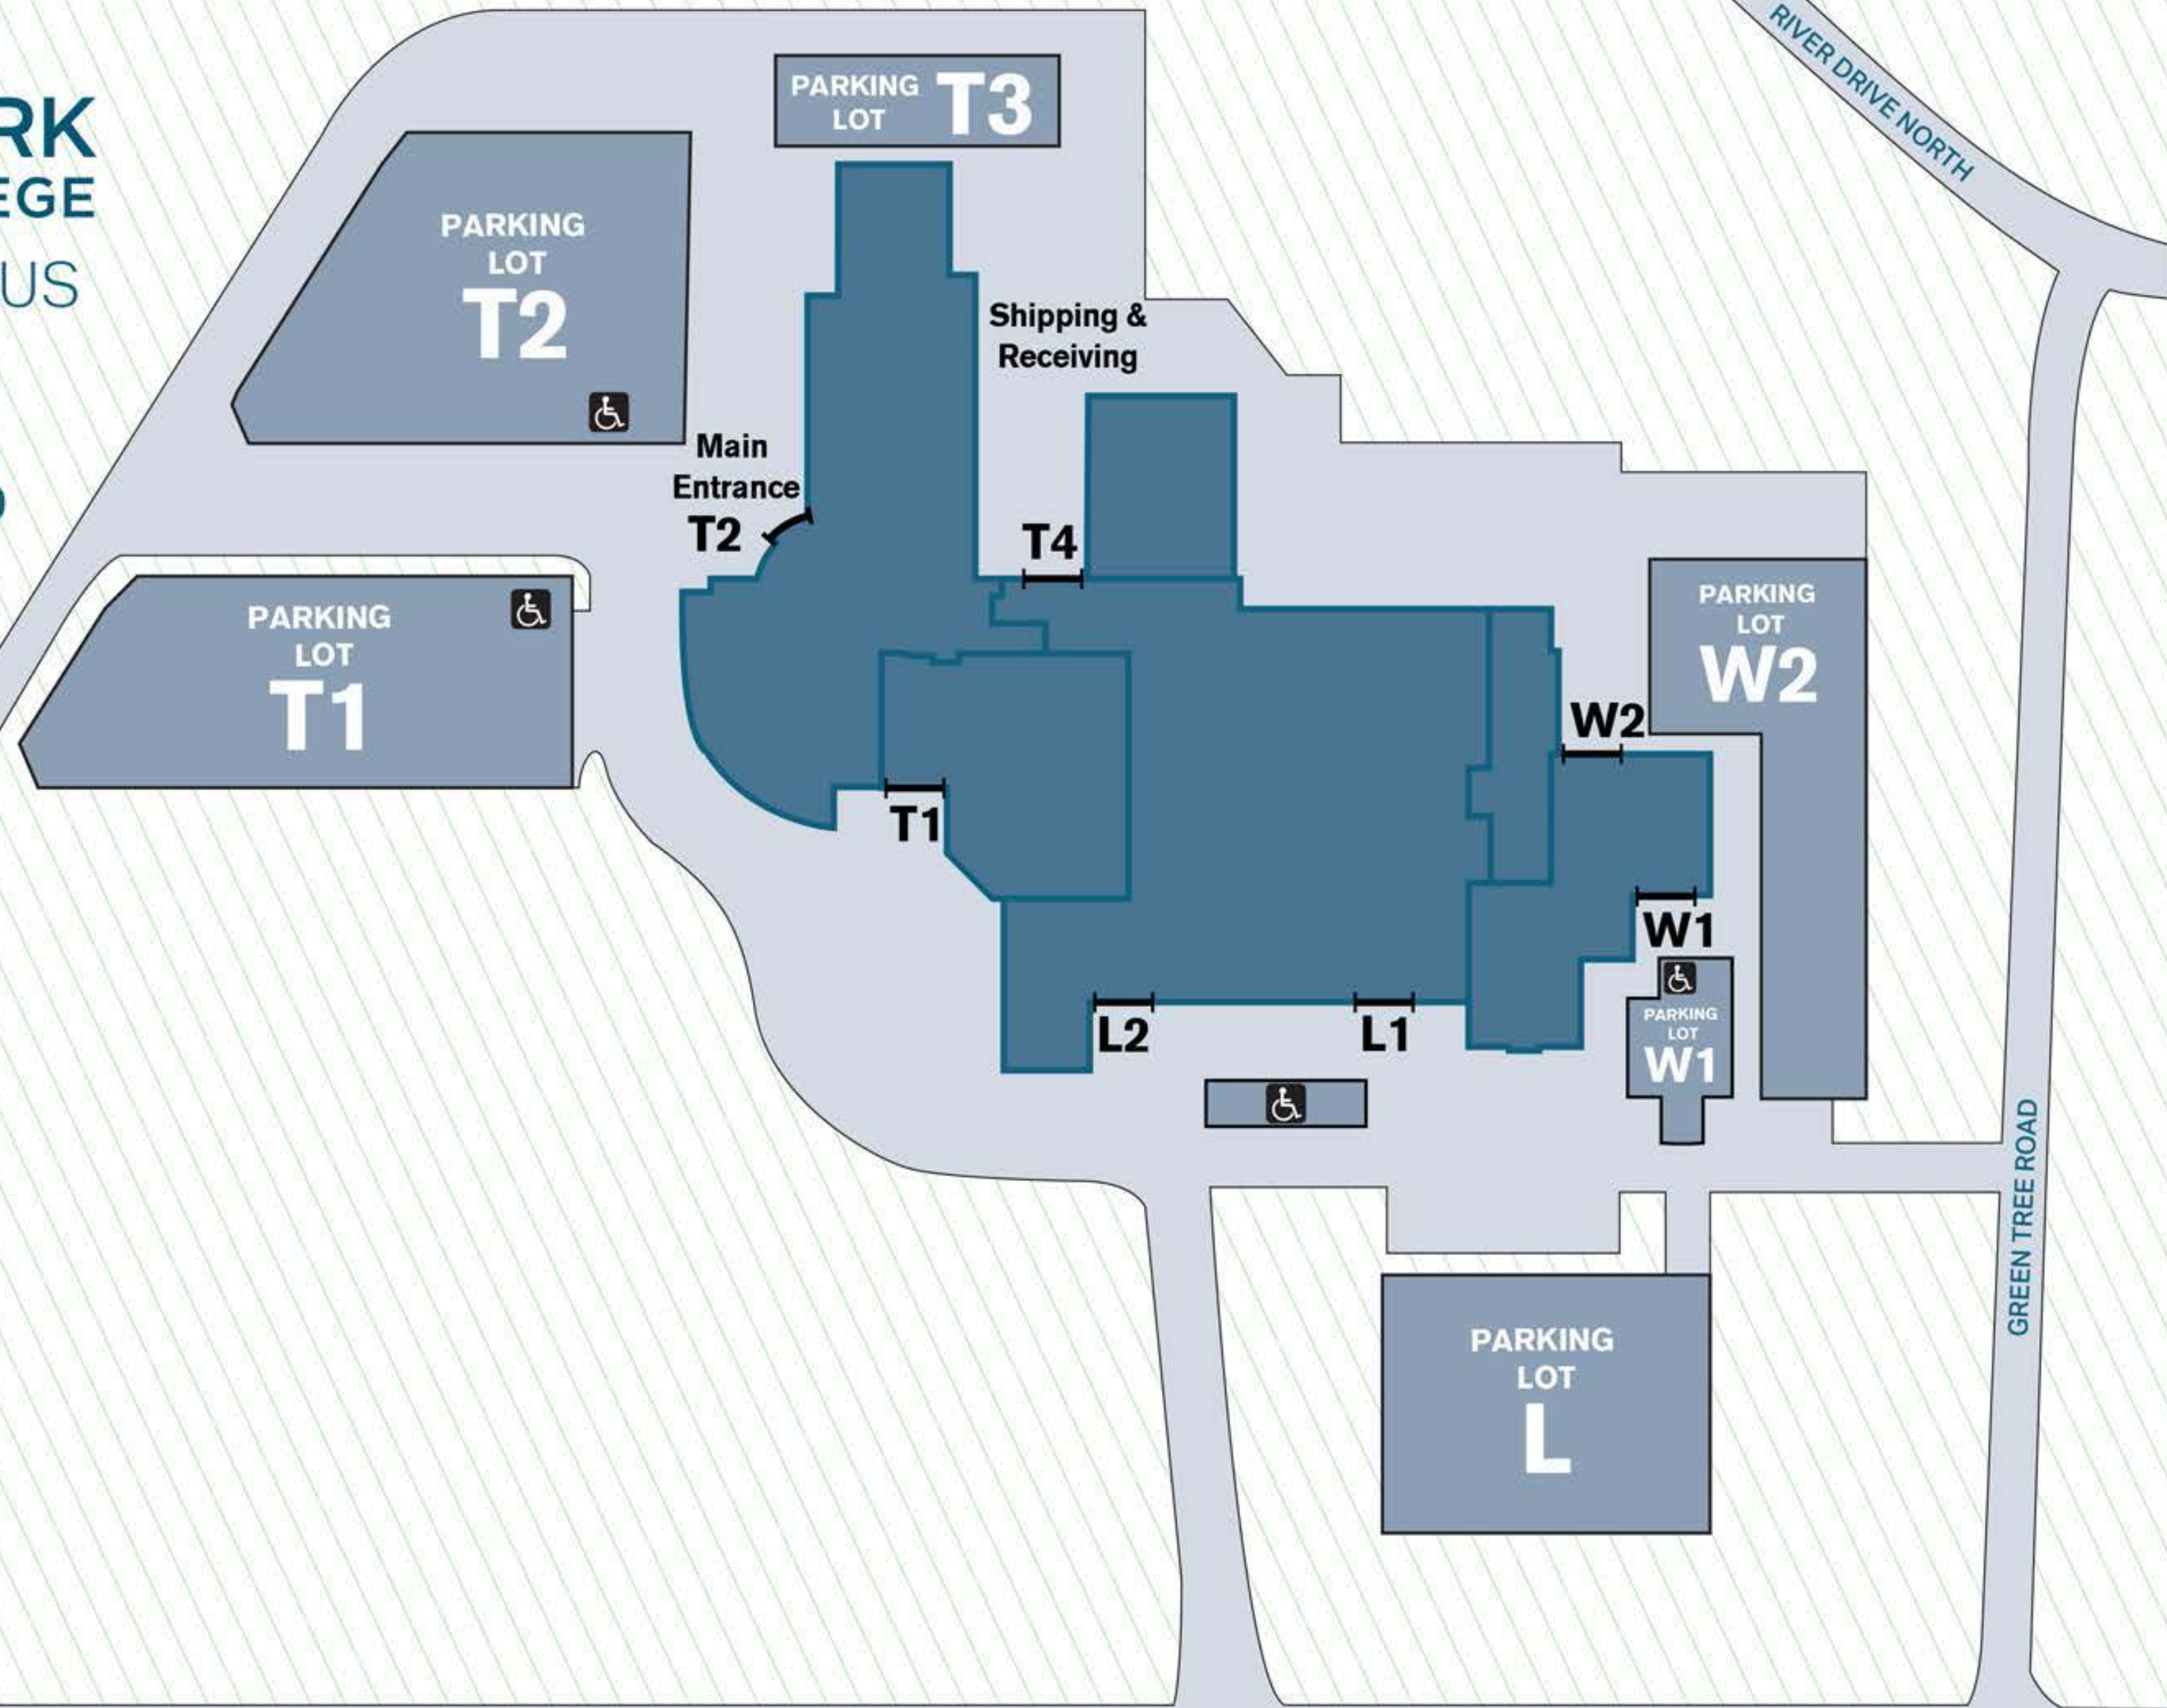

MORaine PARK TECHNICAL COLLEGE

WEST BEND CAMPUS PARKING MAP

2151 N Main St.
West Bend, WI 53090

US HWY 45 / NORTH MAIN ST.