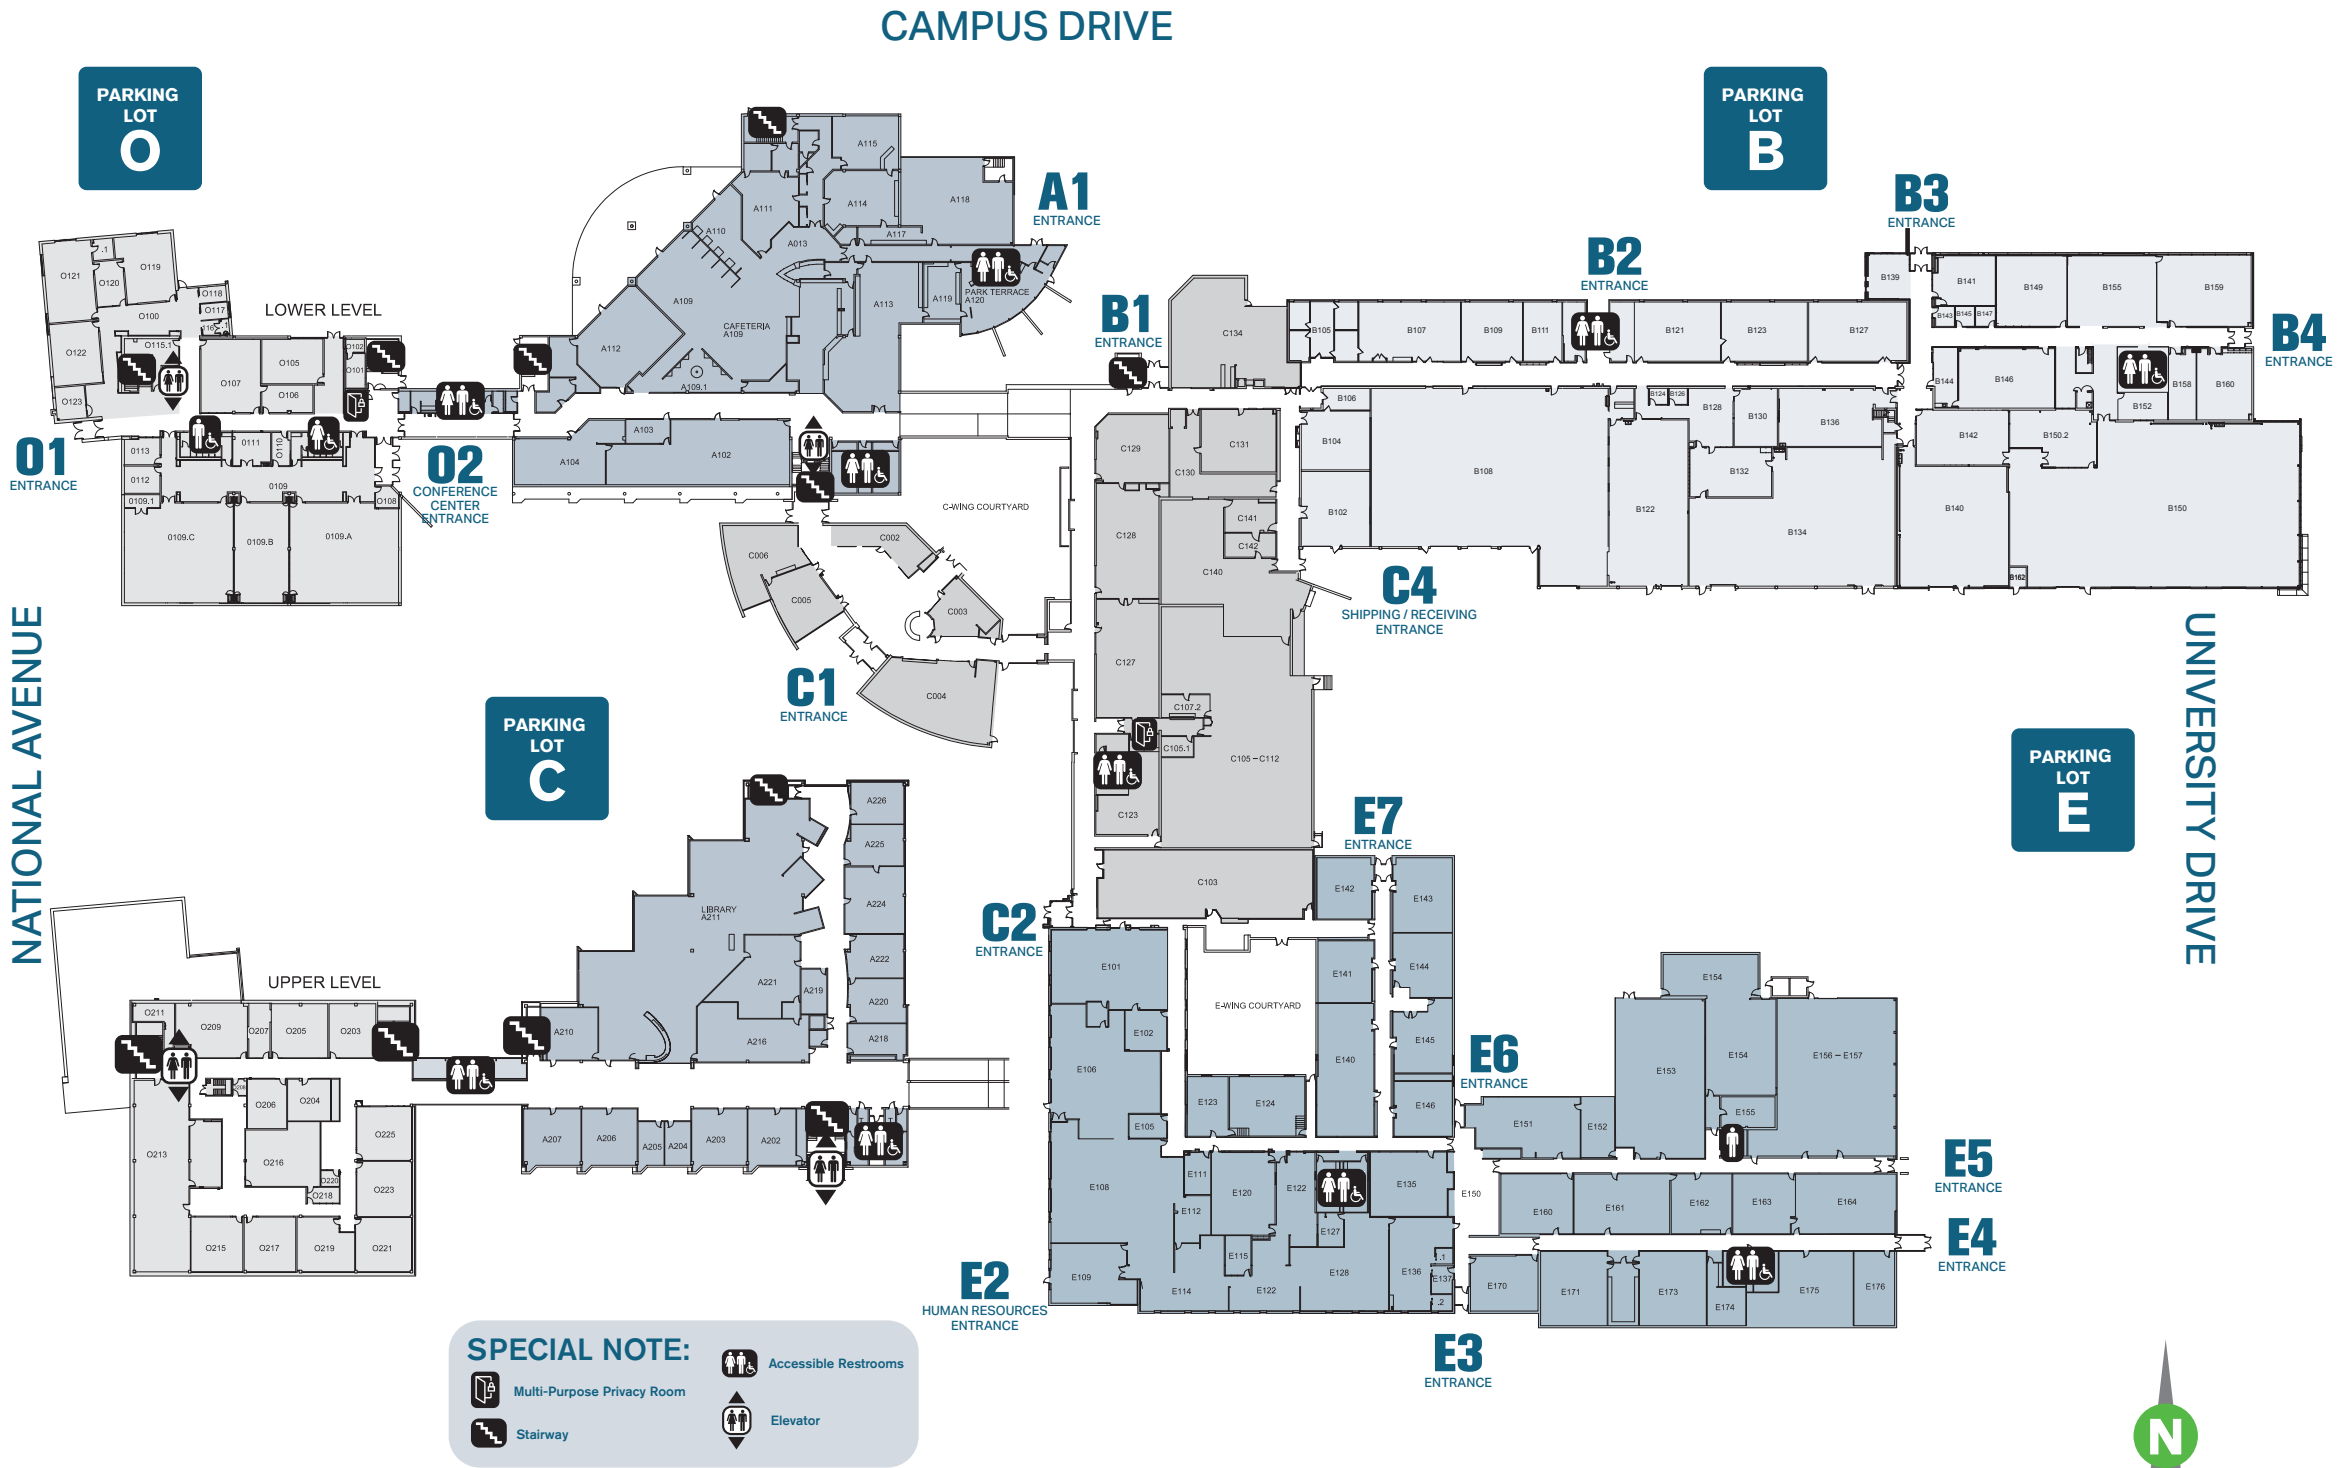

Fond du Lac CAMPUS MAP

AUGUST 2024

EAST JOHNSON STREET / HWY 23

Fond du Lac CAMPUS DIRECTORY

A WING

A102	Advising/ Counseling/Diversity Relations/EDGE, SSS/TRIO/ Career & Employment Services
A102.1	Student Life
A109	Café/ Commons
A110	Student Lounge
A112	World Link Conference Center
A114	Culinary Arts Bakery Lab
A115	Culinary Arts Lab
A118	Culinary Arts Kitchen Lab
A120	Park Terrace Restaurant
A210.1	Pearson Vue Testing Center
A211	Library
A216	Student Success Center
A221	Disability Resources
A223	Accommodation Specialist
A224	Basic & General Education Office
A225	Faculty Offices
A226	General Studies Office

B WING

B104	Instructional Technology
B105	Office of Applied Technology and Trades /Reception
B107	Faculty Offices
B120	Automotive Service Counter
B121	Electricity Lab
B134	Welding & Metal Fabrication Lab
B136	Industrial Maintenance Lab
B144	Rapid Prototype Lab
B146	Mechanical Design Lab
B150	Automation, Innovation & Robotics Center
B159	Architectural Design Lab

C WING

C002.3	Veterans Services
C003	Student Financial Services
C004	Student Services
C101	Cosmetology Nail Salon
C103	Cosmetology Salon
C106	Information Technology
C107	IT User Services
C107.2	IT Help Desk
C108	IT Network Services
C109	Enterprise Systems
C126	Multi-Purpose Privacy Room
C127	Processing Suite - Financial Aid
C128	Processing Suite - Admissions & Student Records
C129	Student Services Administration
C131	Facilities
C140	Shipping & Receiving
C141	Campus Mail Room