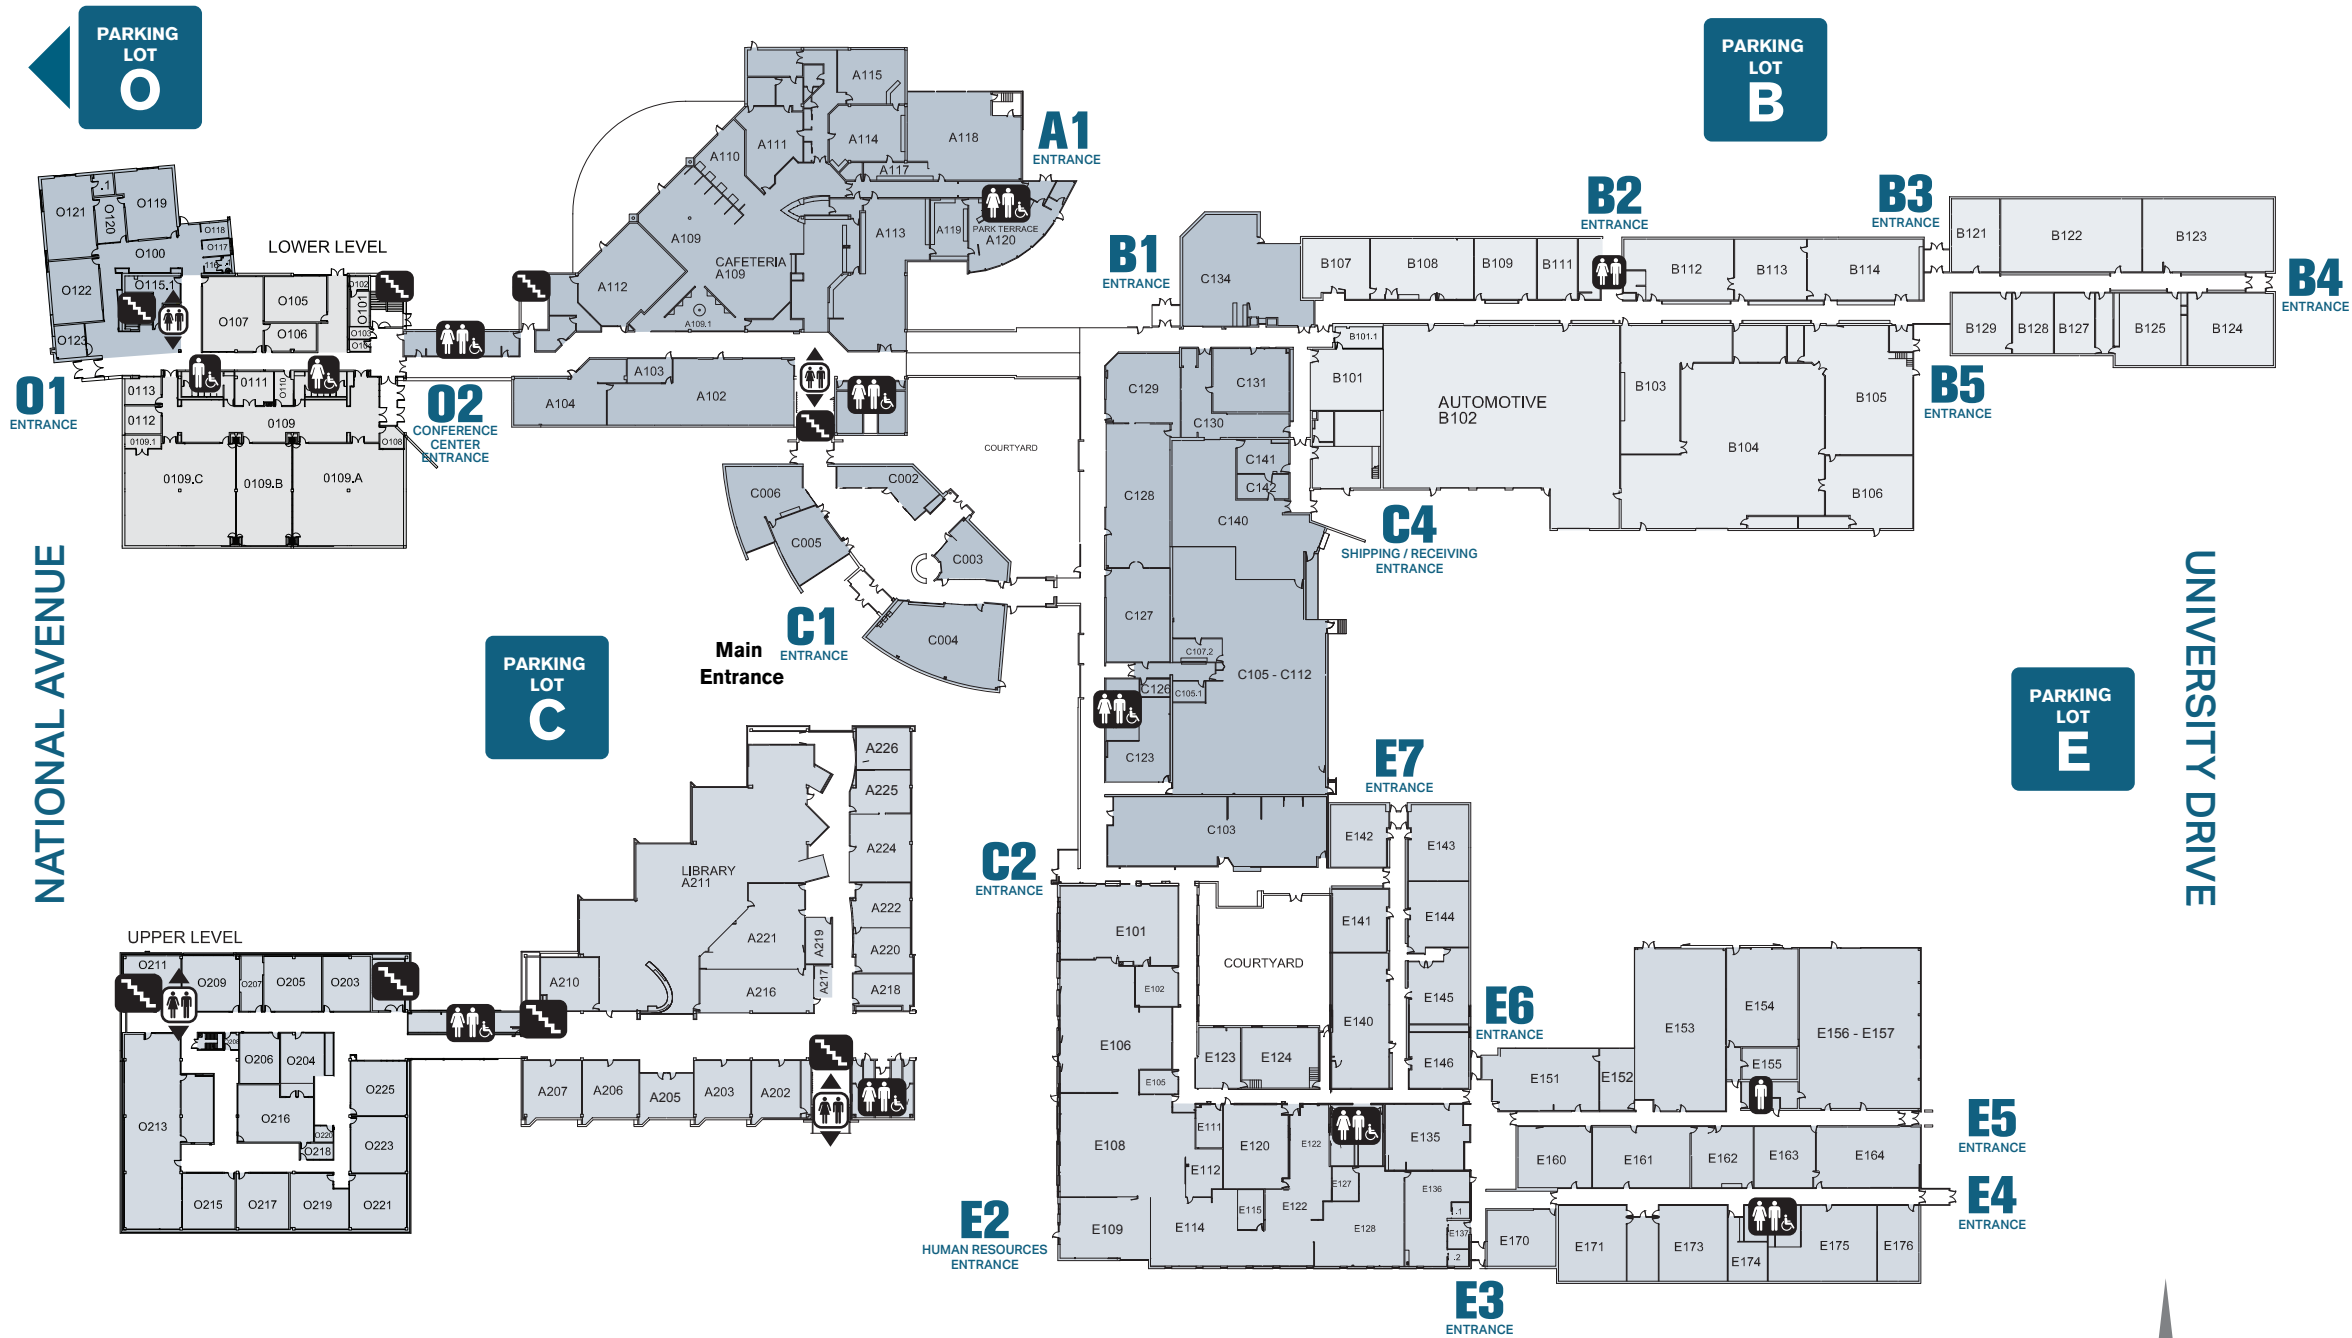

Fond du Lac CAMPUS MAP

CAMPUS DRIVE

NATIONAL AVENUE

UNIVERSITY DRIVE

EAST JOHNSON STREET / HWY 23

AUG 2022

A WING

A102	Advising/ Counseling/Diversity Relations/EDGE, SSS/TRIO/ Career & Employment Services
A102.1	Student Life
A109	Café/ Commons
A110	Student Lounge
A112	World Link Conference Center
A114	Culinary Arts Bakery Lab
A115	Culinary Arts Lab
A118	Culinary Arts Kitchen Lab
A120	Park Terrace Restaurant
A210.1	Pearson Vue Testing Center
A211	Library
A216	Student Success Center
A221	Disability Resources
A223	Accommodation Specialist
A224	Basic & General Education Office
A225	Faculty Offices
A226	General Studies Office

O WING

O104	Mother's Privacy Room
O105	Interactive Digital Media Lab
O106	Multi-media Design Lab
O107	Graphic Design Lab
O119	Technical Support Specialist Lab
O120	Student Data Center
O121	Cybersecurity/Network Services Lab
O122	IT Development Lab
O123	Business & Technology Center
O204	Business & IT Office
O205	EWD Training Classroom
O206	EWD Training Computer Lab
O209	EWD Training Classroom
O213	Economic & Workforce Development
O216	Faculty Offices

B WING

B101	Instructional Technology
B102	Automotive Lab
B102.2	Automotive Services Center
B103	Process Engineering/ Metrology Lab
B104	Integrated Manufacturing Center
B105	Electromechanical Engineering Lab
B106	PLC/ Robotics Lab
B107	Applied Technology & Trades Office
B108	Faculty Offices
B112	Electricity Lab
B114	Electronics/ Fluid Power Lab
B122	Civil Engineering Lab
B123	Mechanical Design Lab