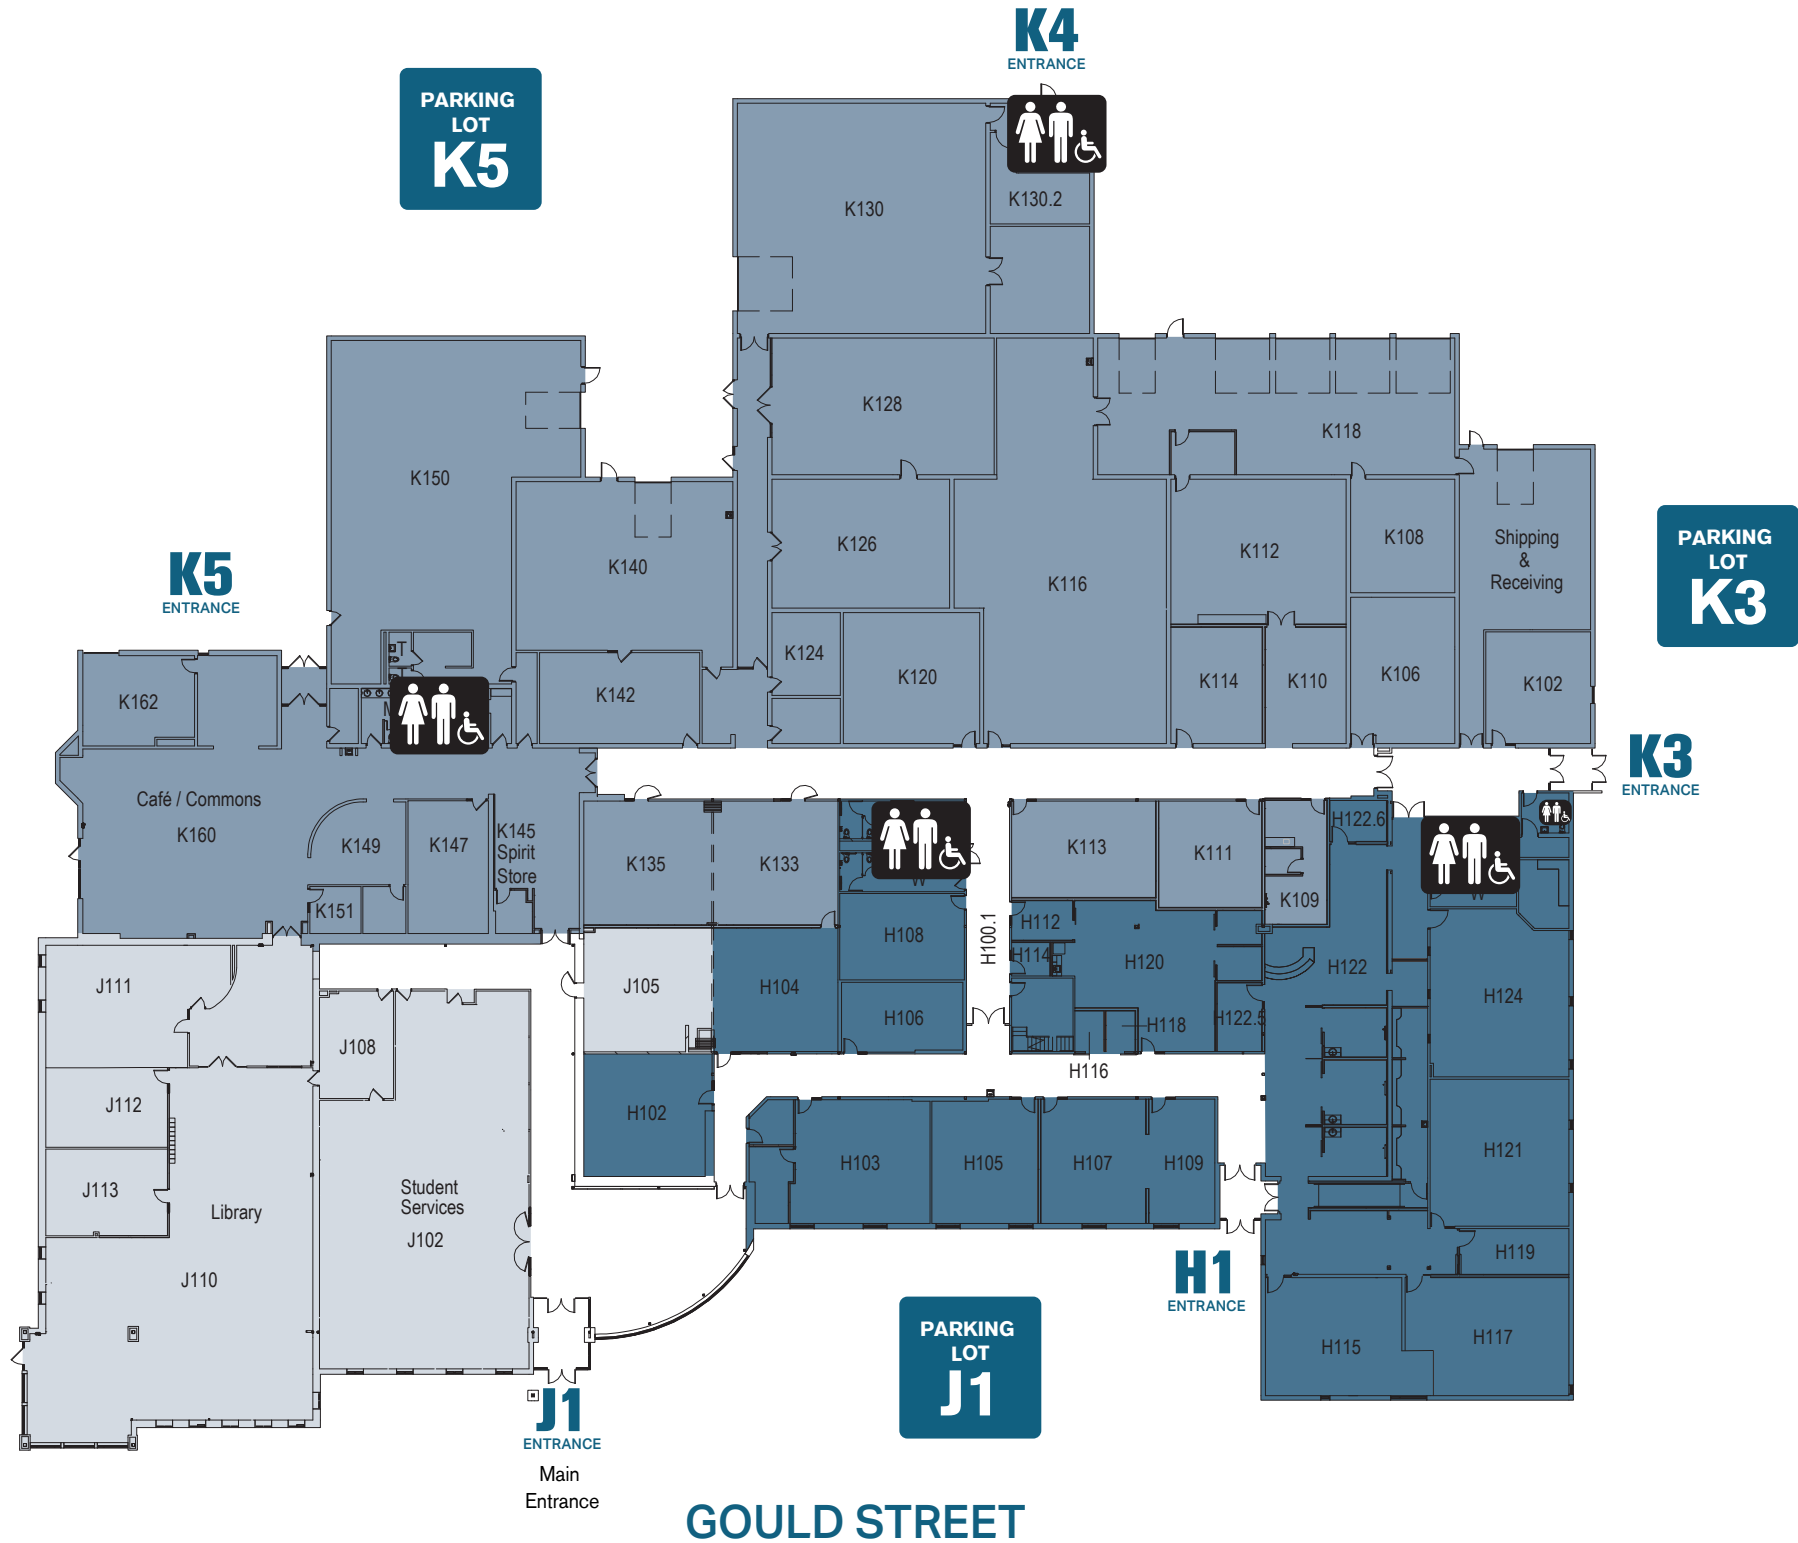

# Beaver Dam CAMPUS MAP

SCHOOL STREET

GOULD STREET

# Beaver Dam CAMPUS MAP

## H WING

H102	ELL Classroom
H104	Conference/Meeting
H109	Anatontage Lab
H115	Medical Assistance Lab (MA)
H117	Nursing Lab Skills
H120	Faculty Offices
H121	Nursing Assistant Lab (CNA)
H122	Health Simulation

Near K3 Entrance - Mother's Privacy Room